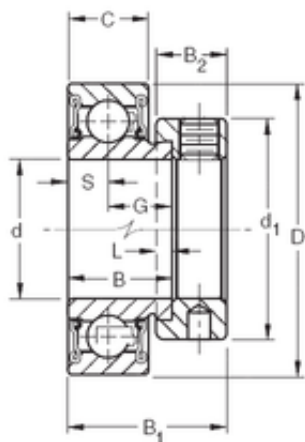

NTN BEARING MFG.CORP

55,5625 mm x 100 mm x 32,54 mm Timken RA203RR Ball Insert Bearings

Bearing No. RA203RR

Size	55.5625x100x32.54 mm
Bore Diameter	55,5625 mm
Outer Diameter	100 mm
Width	32,54 mm
d	55,5625 mm
D	100 mm
B	32,54 mm
C	24 mm
d1	76,2 mm
B1	48,4 mm
B2	20,6 mm
G	20,55 mm
L	4,8 mm
S	11,99 mm
Weight	0,807 Kg
Basic dynamic load rating (C)	48 kN

RA203RR Bearing 2D drawings and 3D CAD models